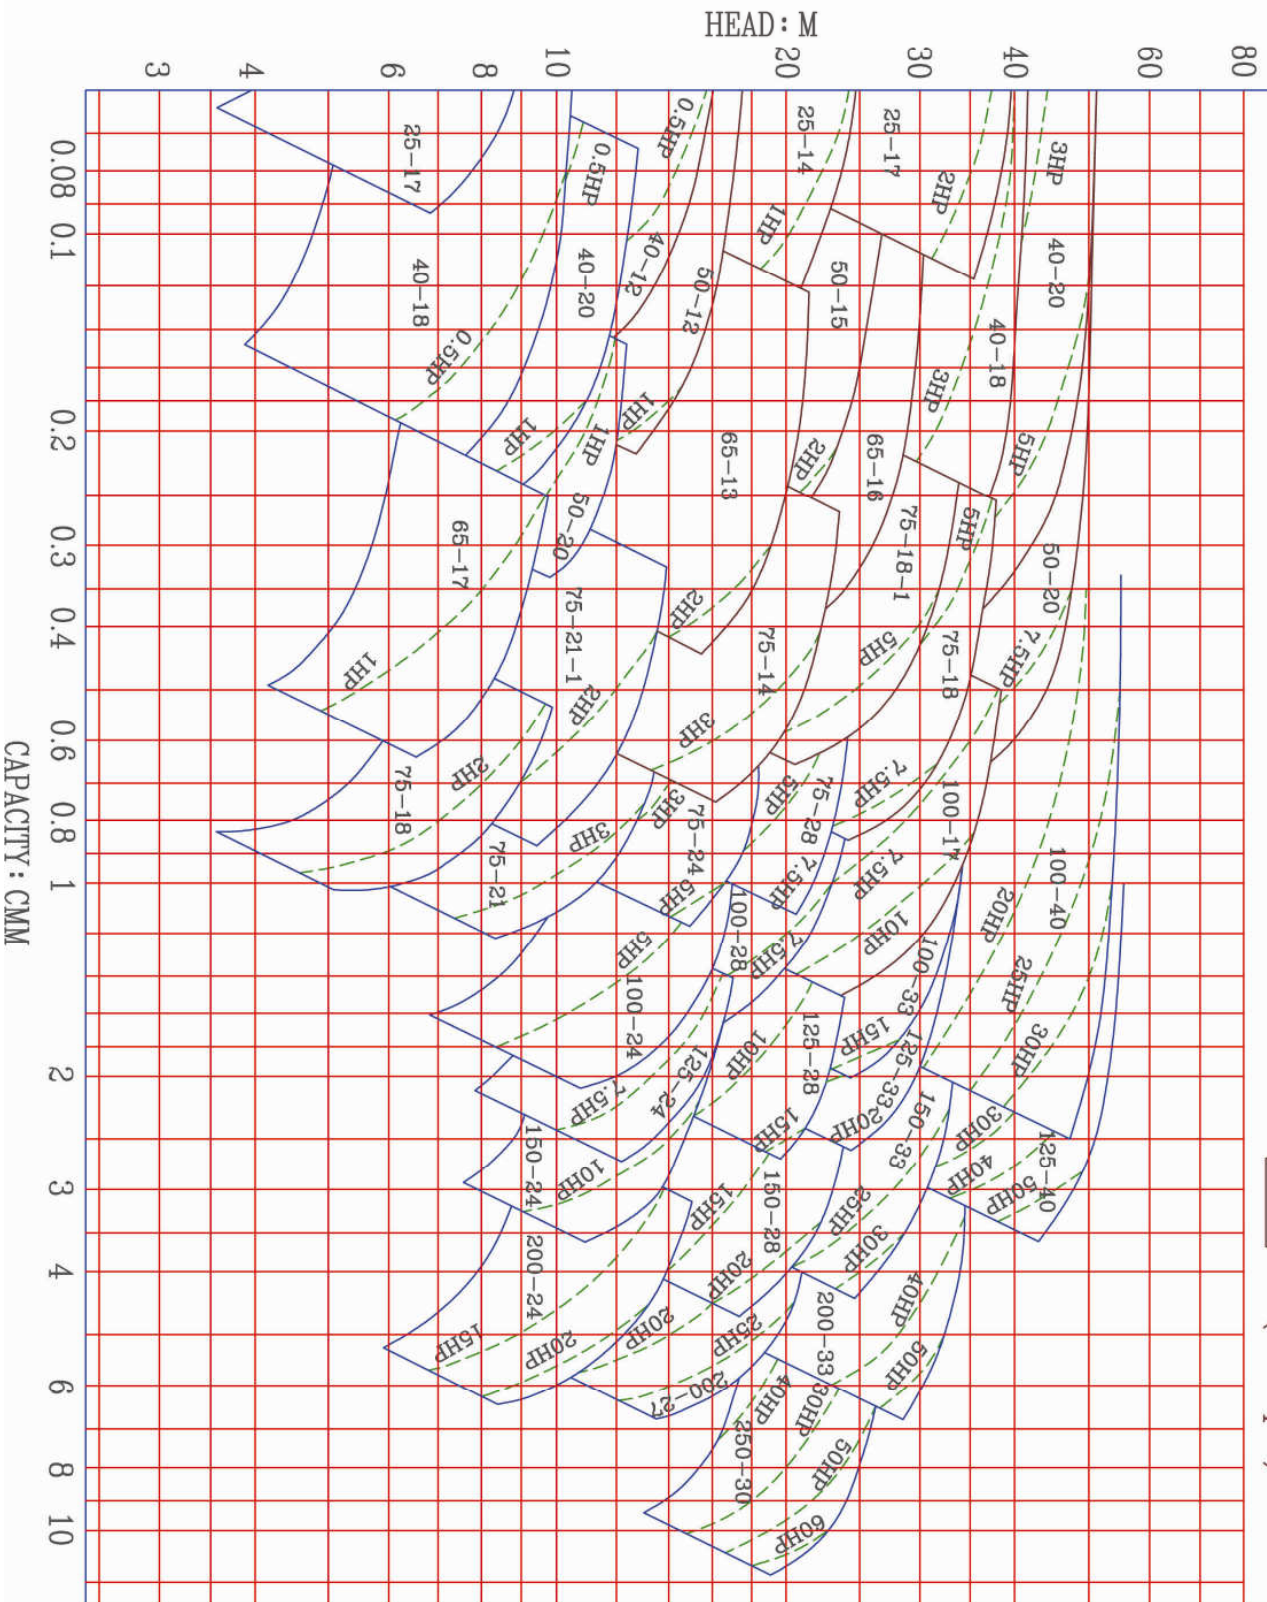

SKH PERFORMANCE CURVE 50HZ

4P (1450rpm)
 2P (2900rpm)

SKH PERFORMANCE CURVE 60HZ

4P (1750rpm)
2P (3500rpm)